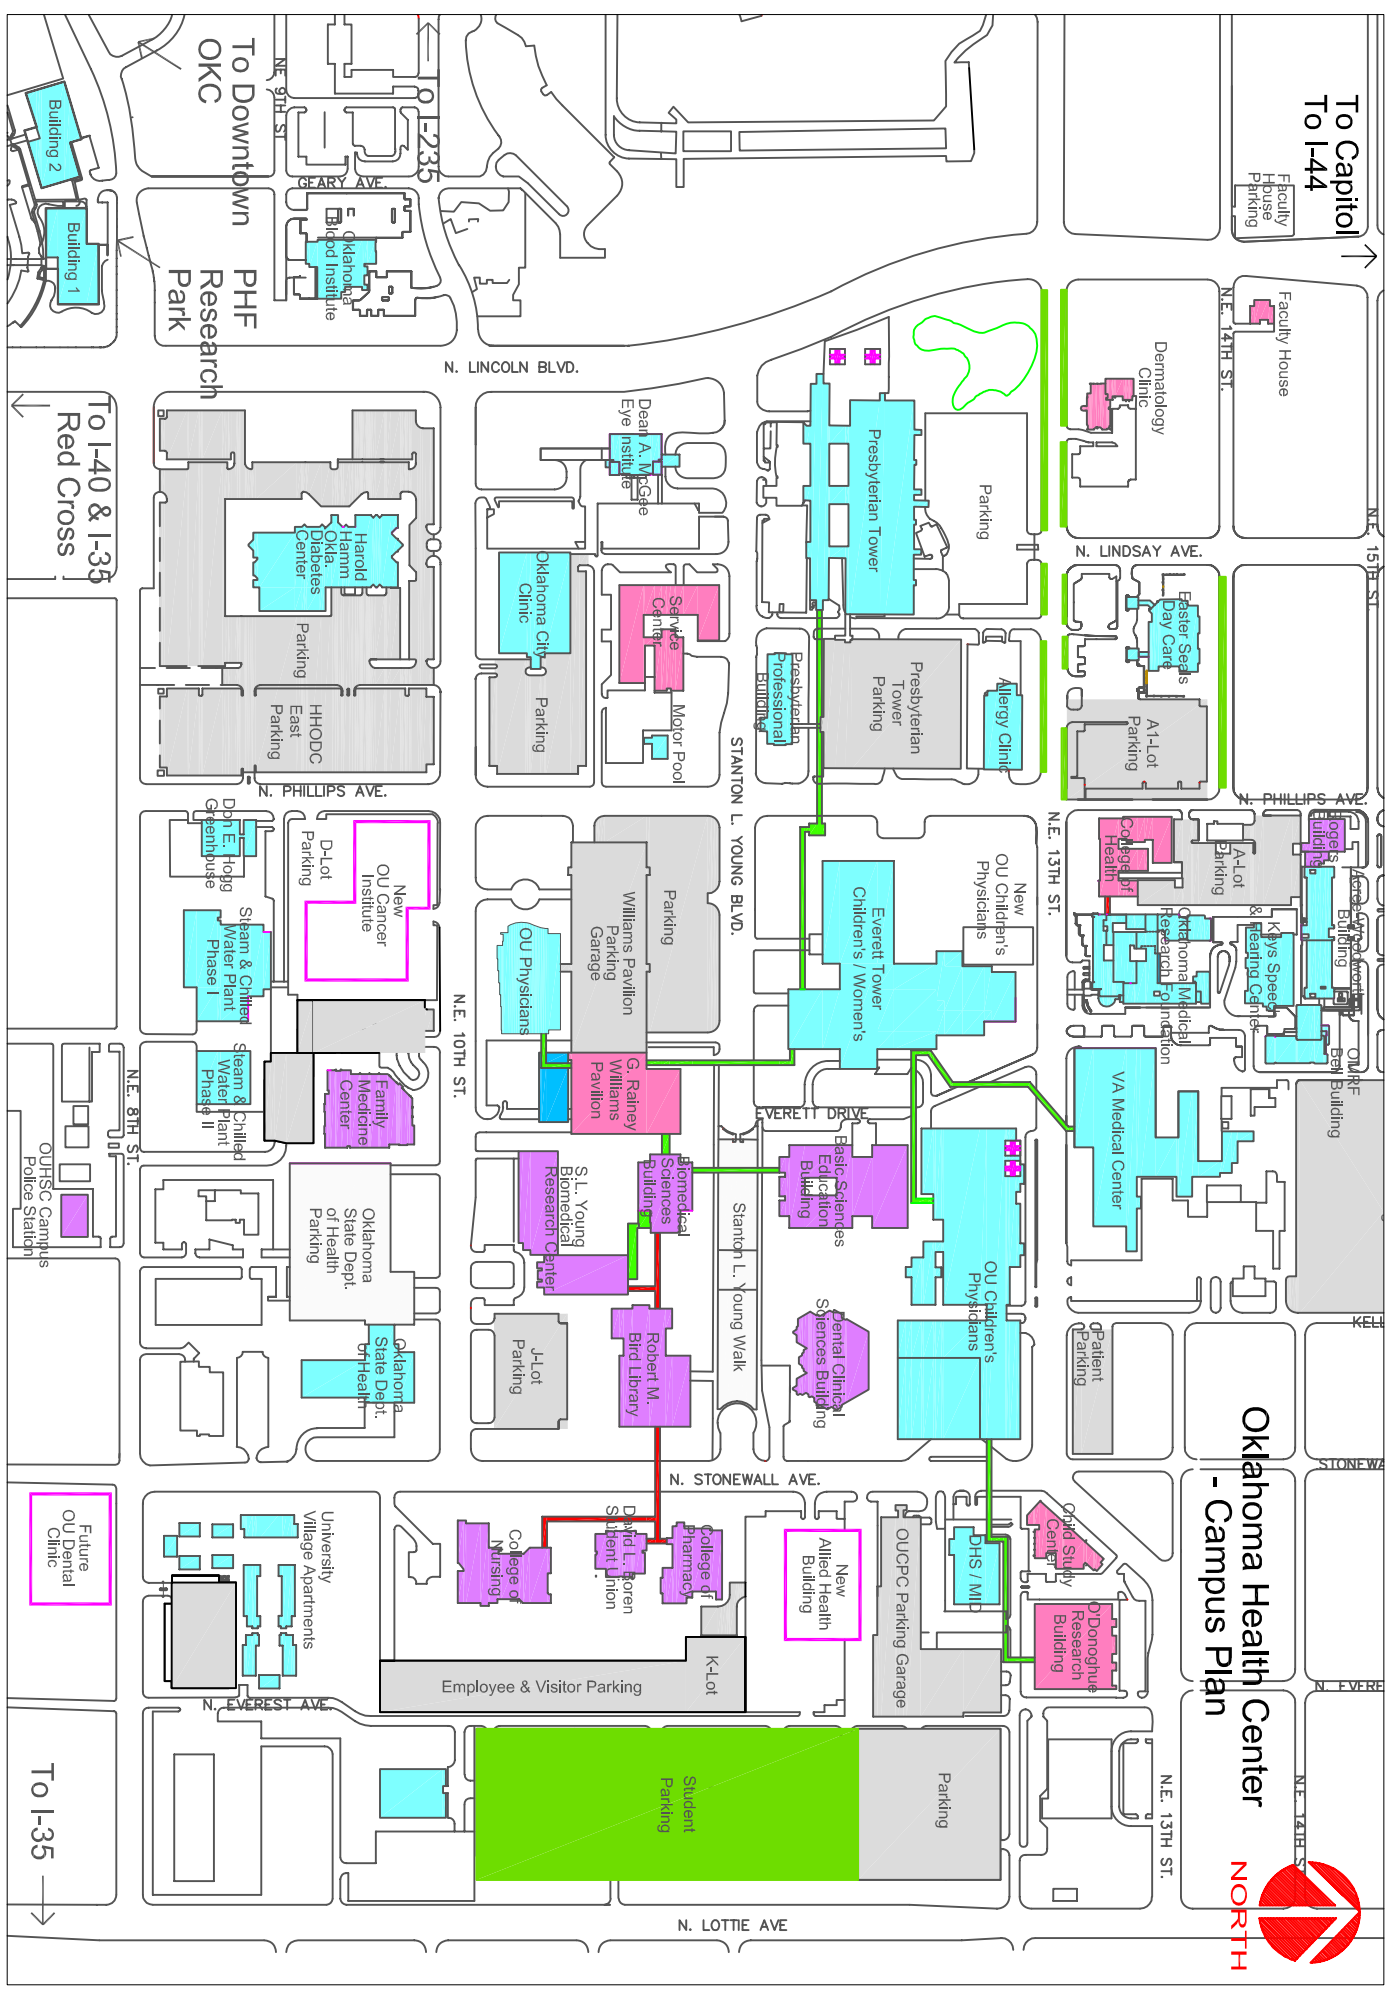

Oklahoma Health Center - Campus Plan

Legend:

- Pedestrian Overhead Walkway
- Pedestrian Underground Tunnel
- OUHSC Buildings
- Other Health Care Buildings
- Parking
- Student Parking